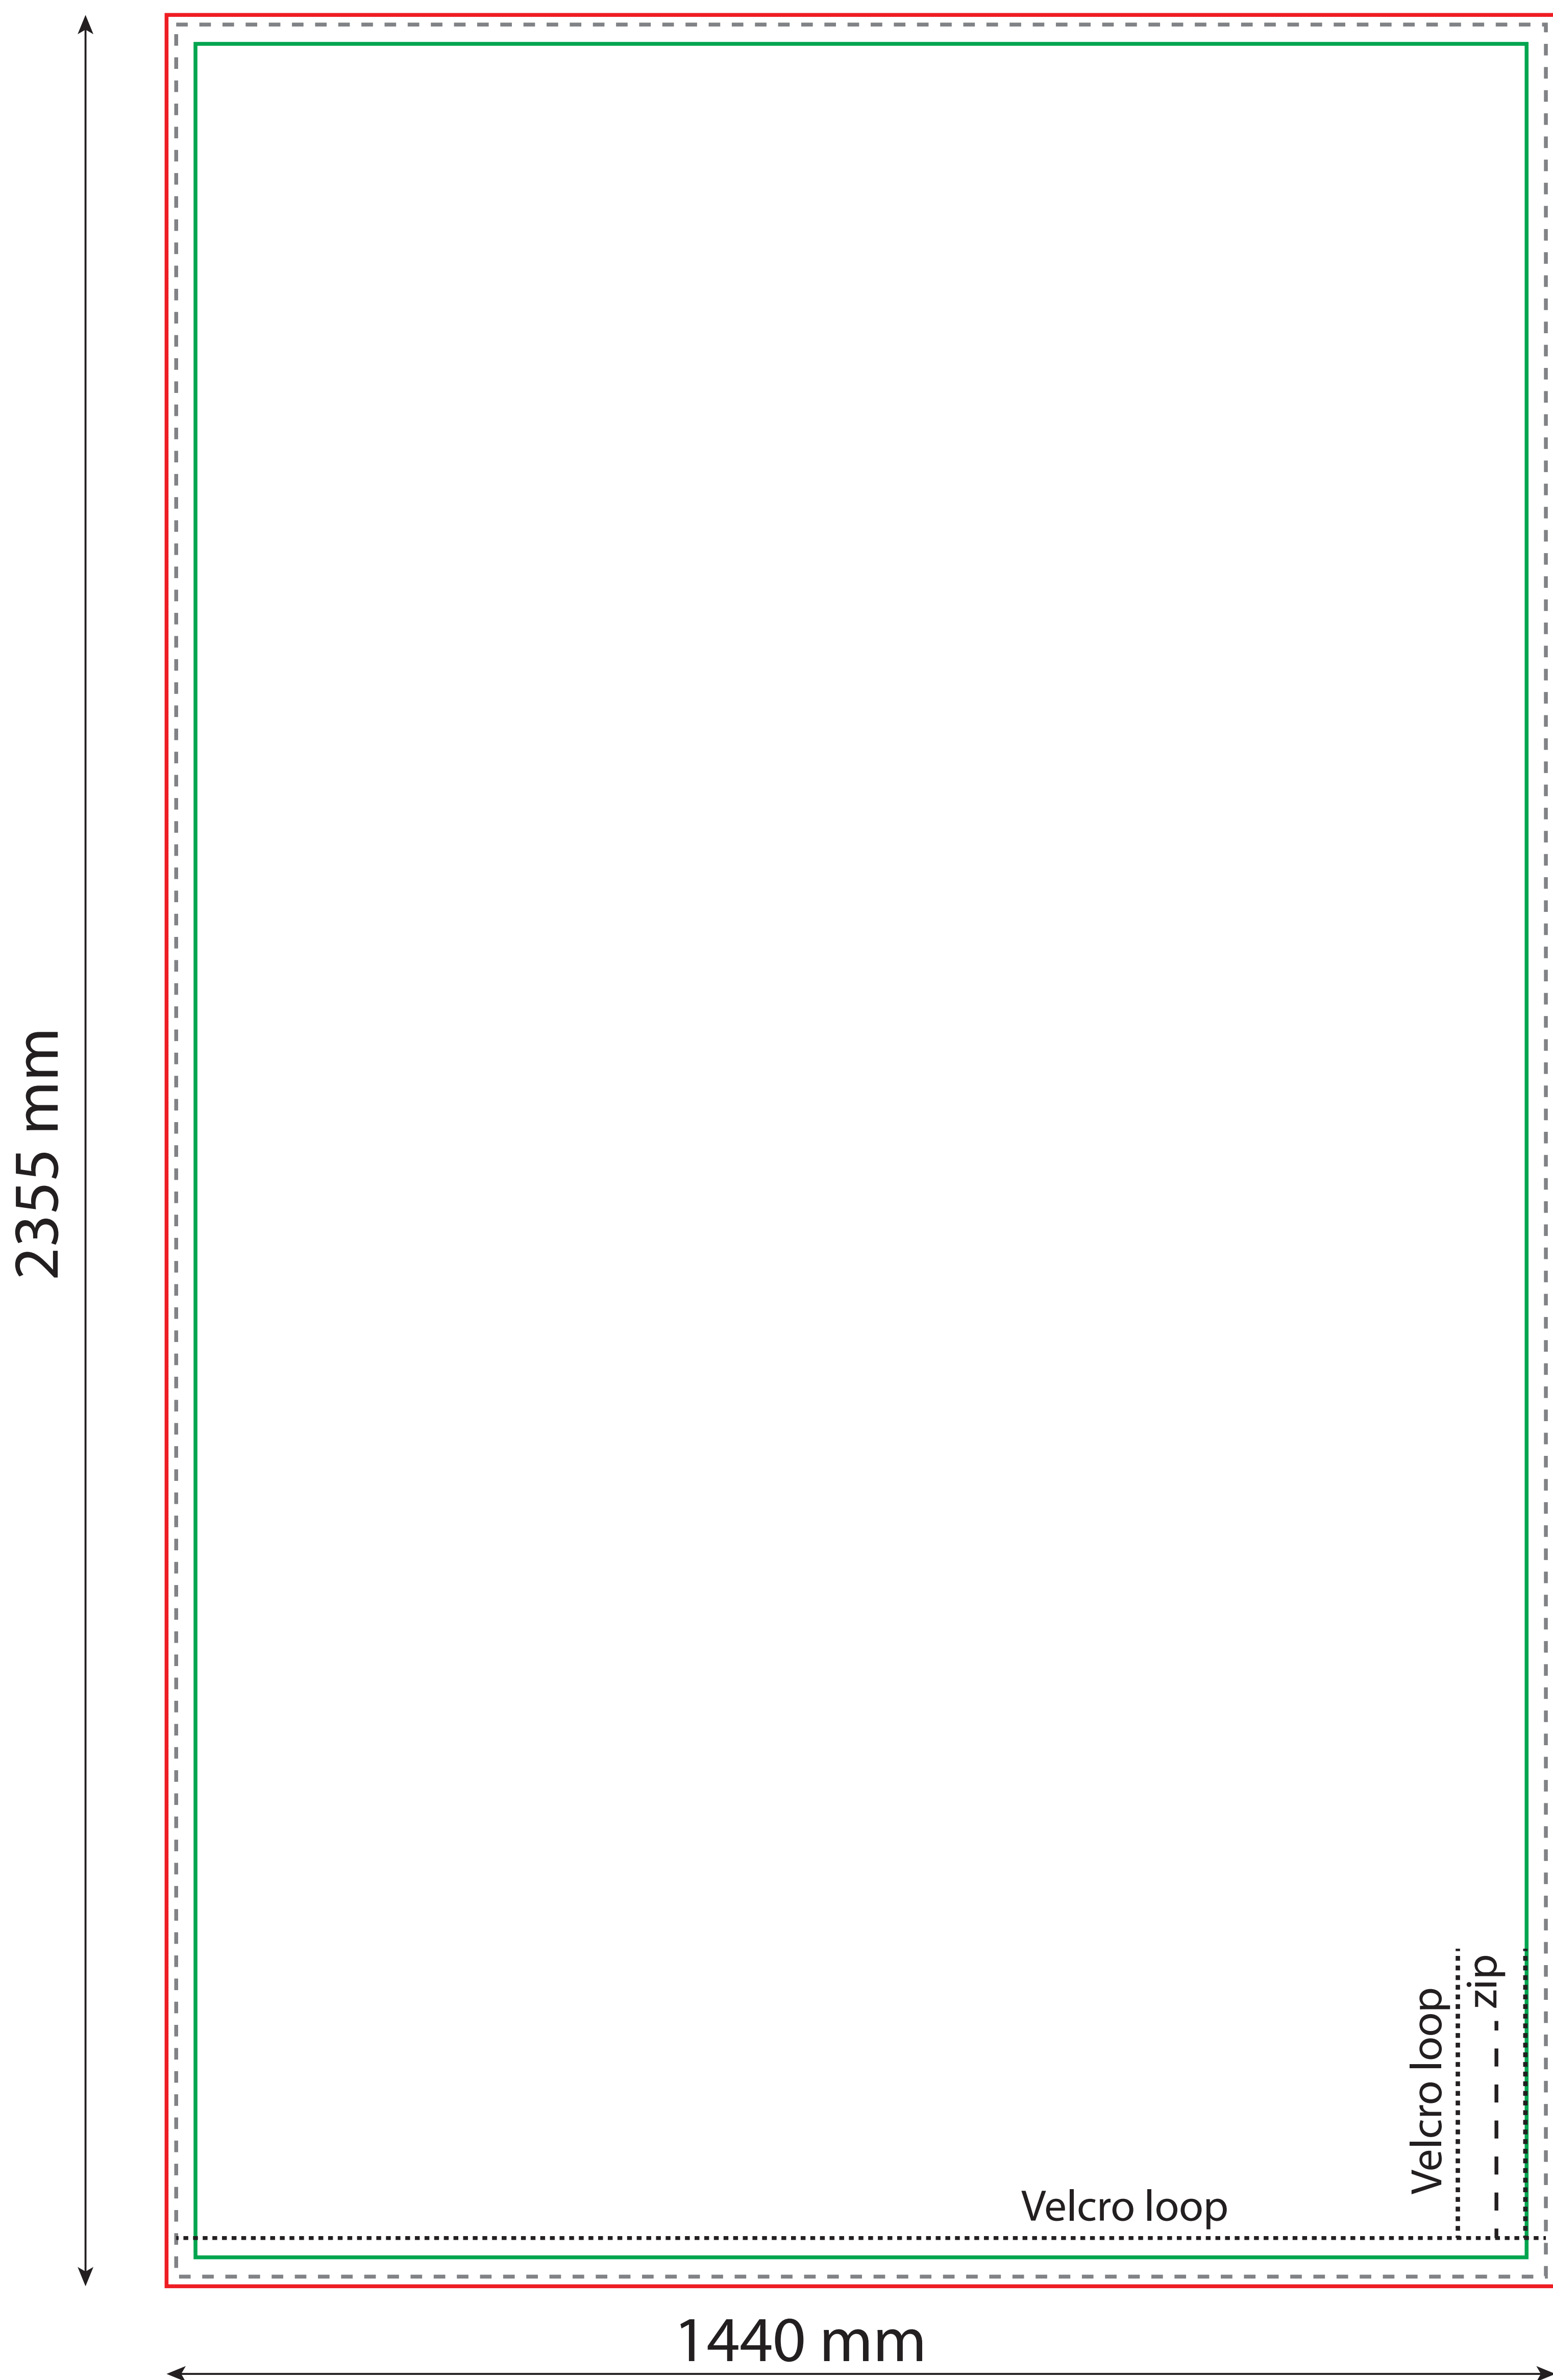

Inflatable Columns

TOP

Total area including bleed:

470 (w) x 470(h) mm

Finished size:

450 (w) x 450(h) mm

SIDE

Total area including bleed:

1440 (w) x 2355(h) mm

Finished size:

1420 (w) x 2335(h) mm

General Art Guidelines

- CMYK
- Pantone colours.
- Do not supply RGB images.
- Do not embed images, supply them.
- Resolution must be 300 dpi at 25% output size..
- All fonts must be converted to outlines.
- Please supply artwork as PDF or Illustrator EPS files.

This template...

- Is supplied at 25% of finished size.

- Size including bleed
- - - Finished area
- Safe visible area

SIDE

TOP